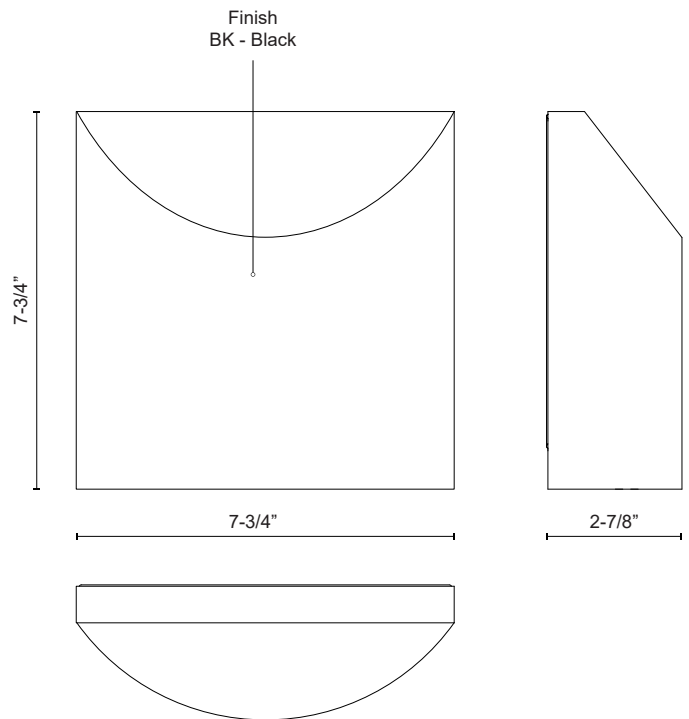

LENOX EW46308-UNV-3CCT

WALL

PROJECT

EW46308-BK-UNV-3CCT
Black

SPECIFICATION DETAILS

Fixture Dimensions	W7-3/4" x H7-3/4" x E2-7/8"
Height from center	3-7/8"
Light Source	LED with DC Driver
Wattage	20W
Total Lumens	1680lm
Delivered Lumens	BK-1060lm*
Voltage	120-277V
Color Temperature	Selectable CCT 3000K/4000K/5000K
CRI (Ra)	90CRI
LED Rated Life	50,000 hours
Dimming	100% - 10%, TRIAC or ELV Dimmer (Not Included)
Glass Details	Clear Glass
ADA Compliant	Yes
Location	Wet, IP65
Illumination Direction	Down
Mounting Style	Wall Mount, Down Only
Material	Aluminum + Glass
Paint Finish	BK02

* For custom options, consult factory for details.

* For warranty information, please visit www.kuzcolighting.com/warranty

DESCRIPTION

High power LED exterior wall mount fixture intended for use as a downlight. Lenox's die-cast aluminum housing is 8-inch square in its front view, but as the viewer moves to the side the fixture's profile becomes a gently swept curve suggestive of a water drop or perhaps a ship's sail filling with wind. Lenox aimed downwards through its polymeric diffuser lights both the mounting plane and floor. Lenox is available with black finish.